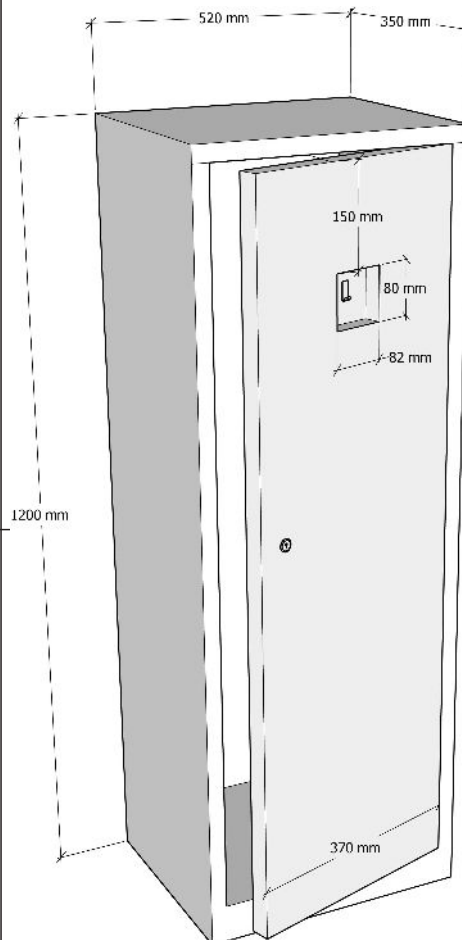

Crafted from sturdy sheet steel in a striking red color, our Steel Cabinet is equipped with breakable glass for emergency situations and comes with instructions on how to deploy the Fire Isolator blanket.

Pictures

Specifications and Dimensions

Art. No: FI-CABINET
Size: 1210 x 520 x 350 mm
Weight: 16 kg
Material: 0.8mm sheet steel
Colour: Red - RAL3000

Pictures

Visit our website:

FIREISOLATOR.COM

© COPYRIGHT T-ISS B.V. - All rights reserved